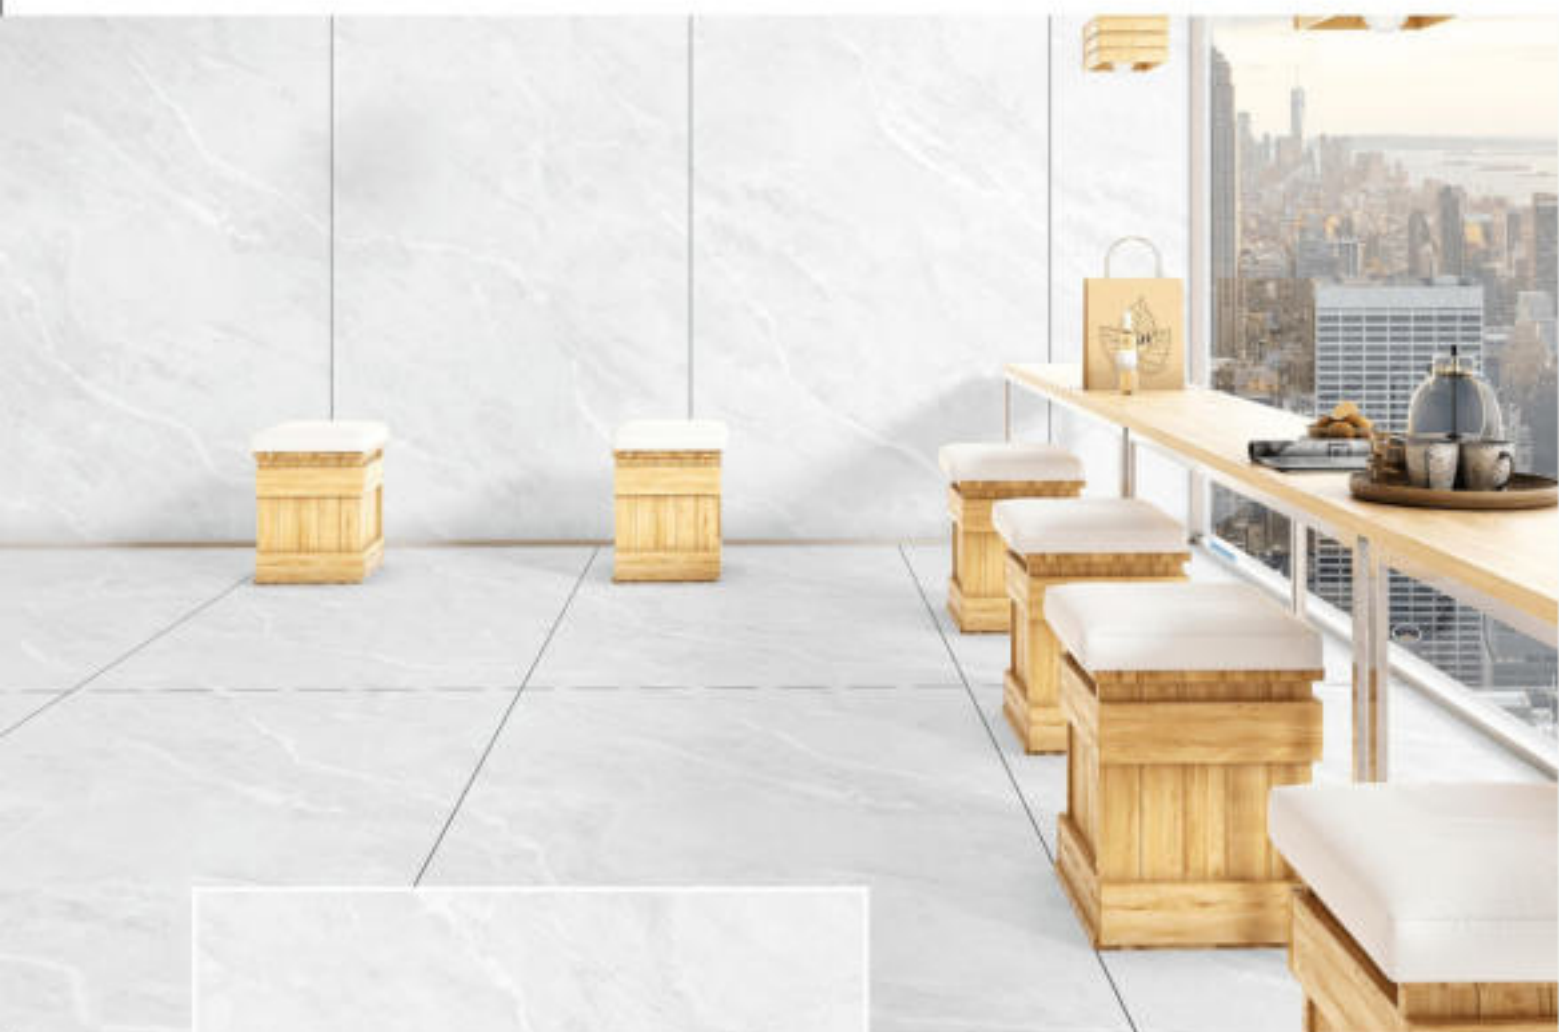

MARBLE MACRON - ENDLESS

GLOSSY

RANDOM

1200 x 1800 mm

MORGAN WHITE - ENDLESS

GLOSSY

RANDOM

1200 x 1800 mm